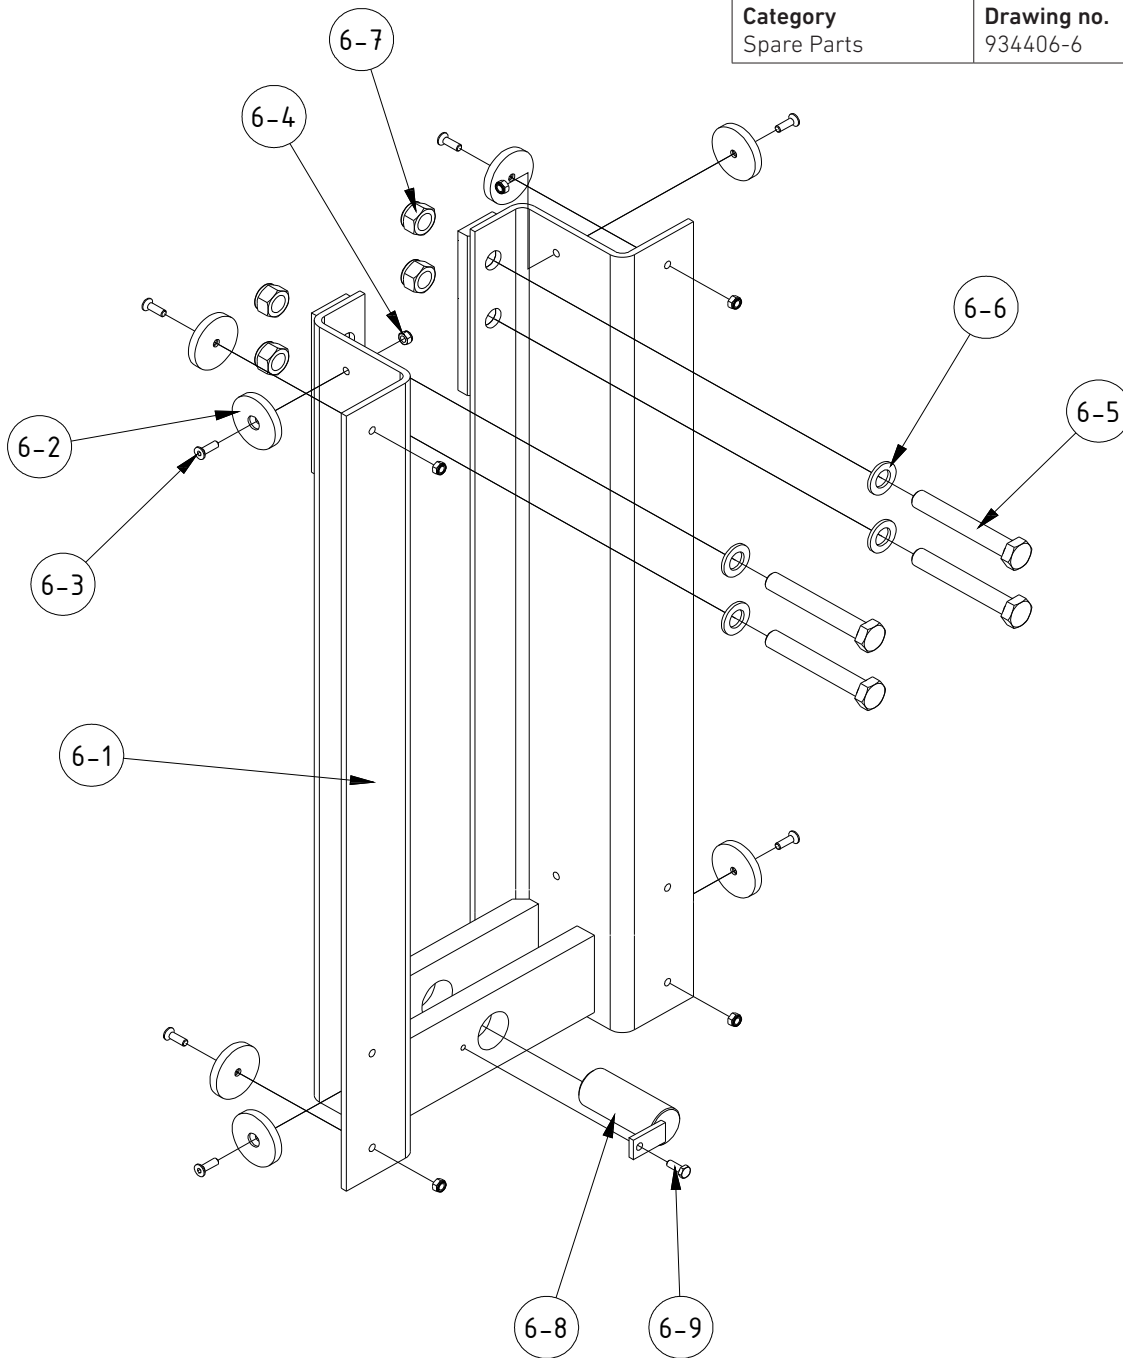

SPARE PARTS LIST/RESERVEDELSLISTE

Horizontal Plate Freezer/Horizontal Pladefryser

Type Horizontal freezer	Title Guide for lifting yoke
Category Spare Parts	Drawing no. 934406-6