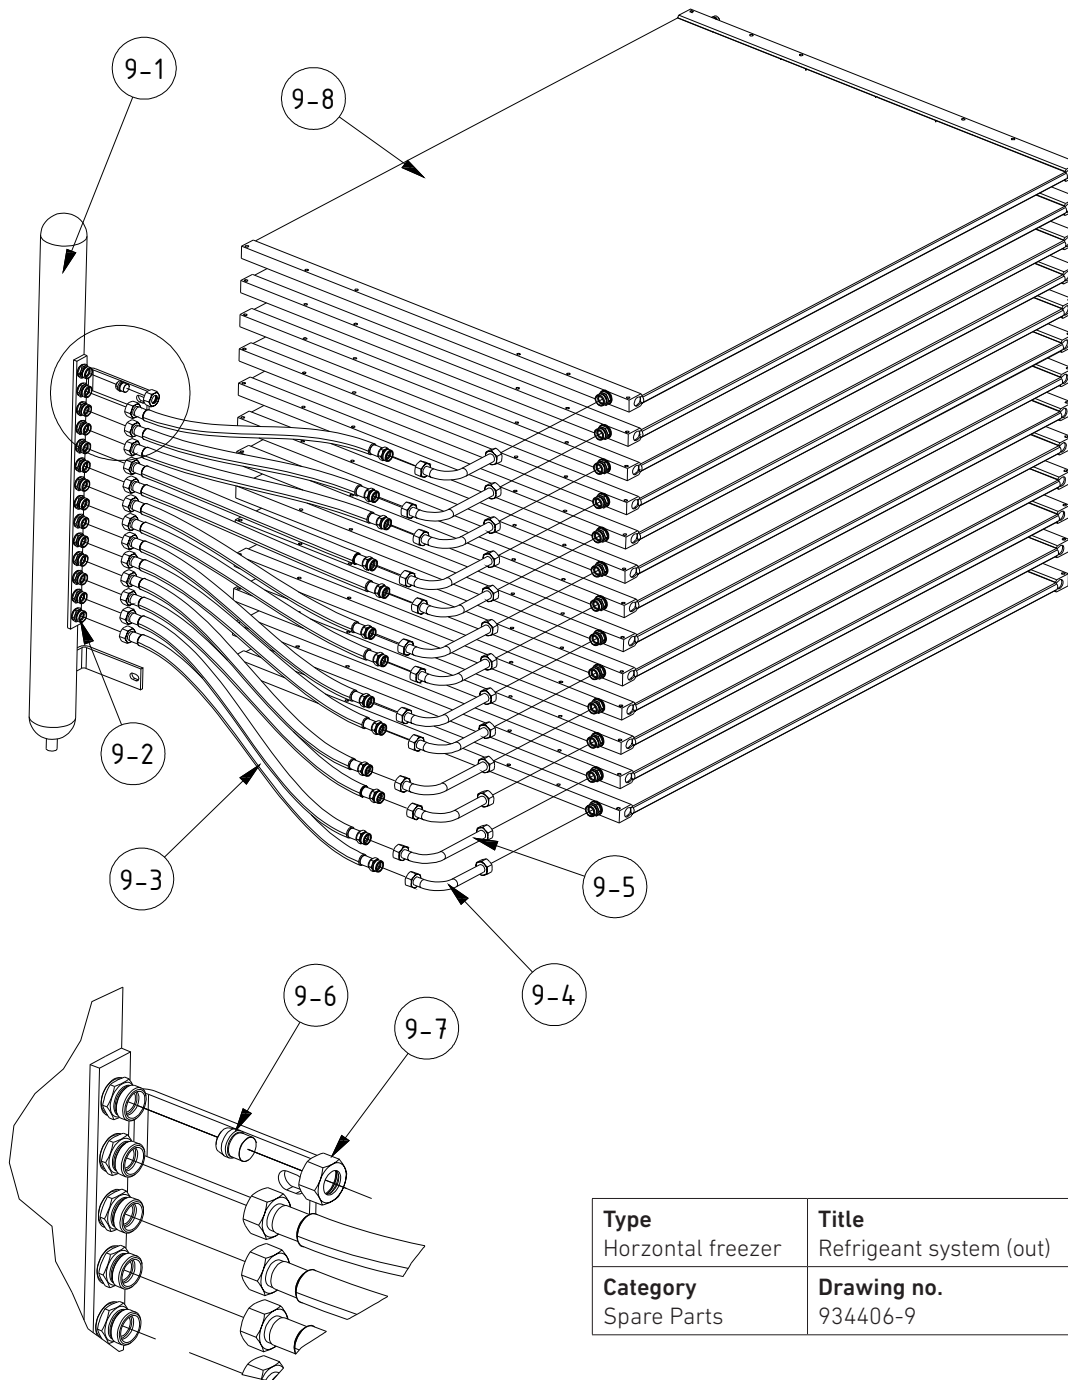

SPARE PARTS LIST/RESERVEDELSLISTE

Horizontal Plate Freezer/Horizontal Pladefryser

Type Horizontal freezer	Title Refrigeant system (out)
Category Spare Parts	Drawing no. 934406-9