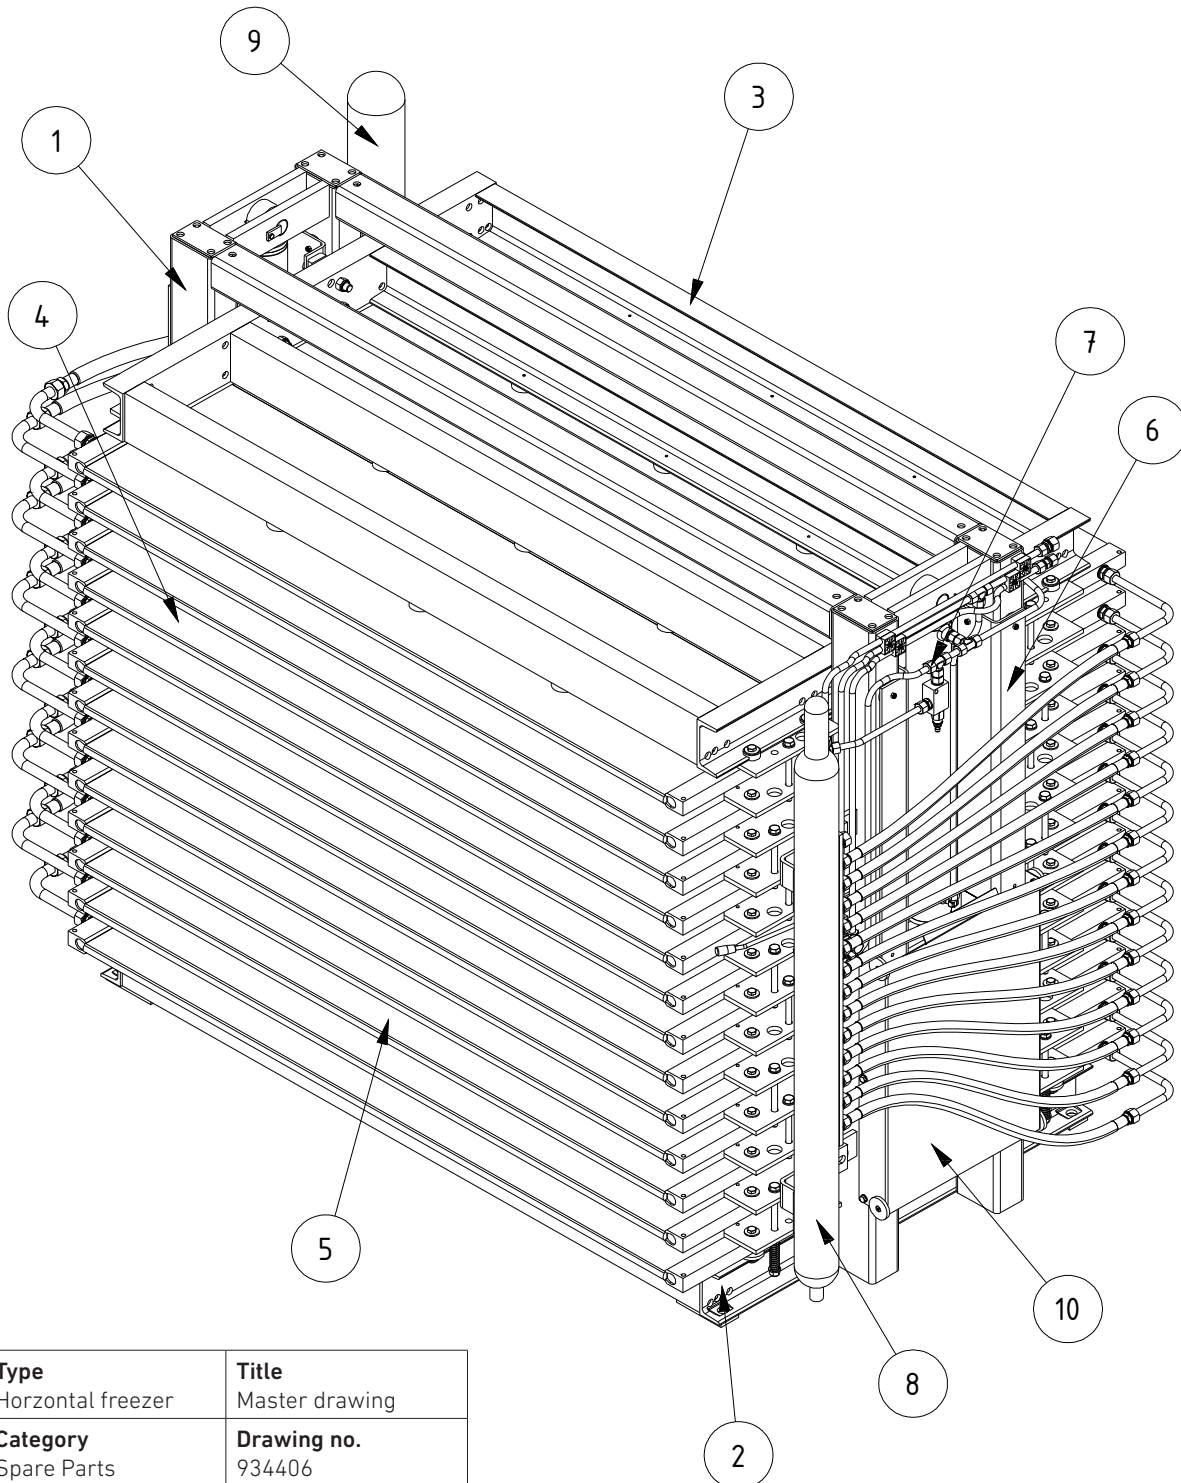

SPARE PARTS LIST/RESERVEDELSLISTE

Horizontal Plate Freezer/Horizontal Pladefryser

Type Horizontal freezer	Title Master drawing
Category Spare Parts	Drawing no. 934406