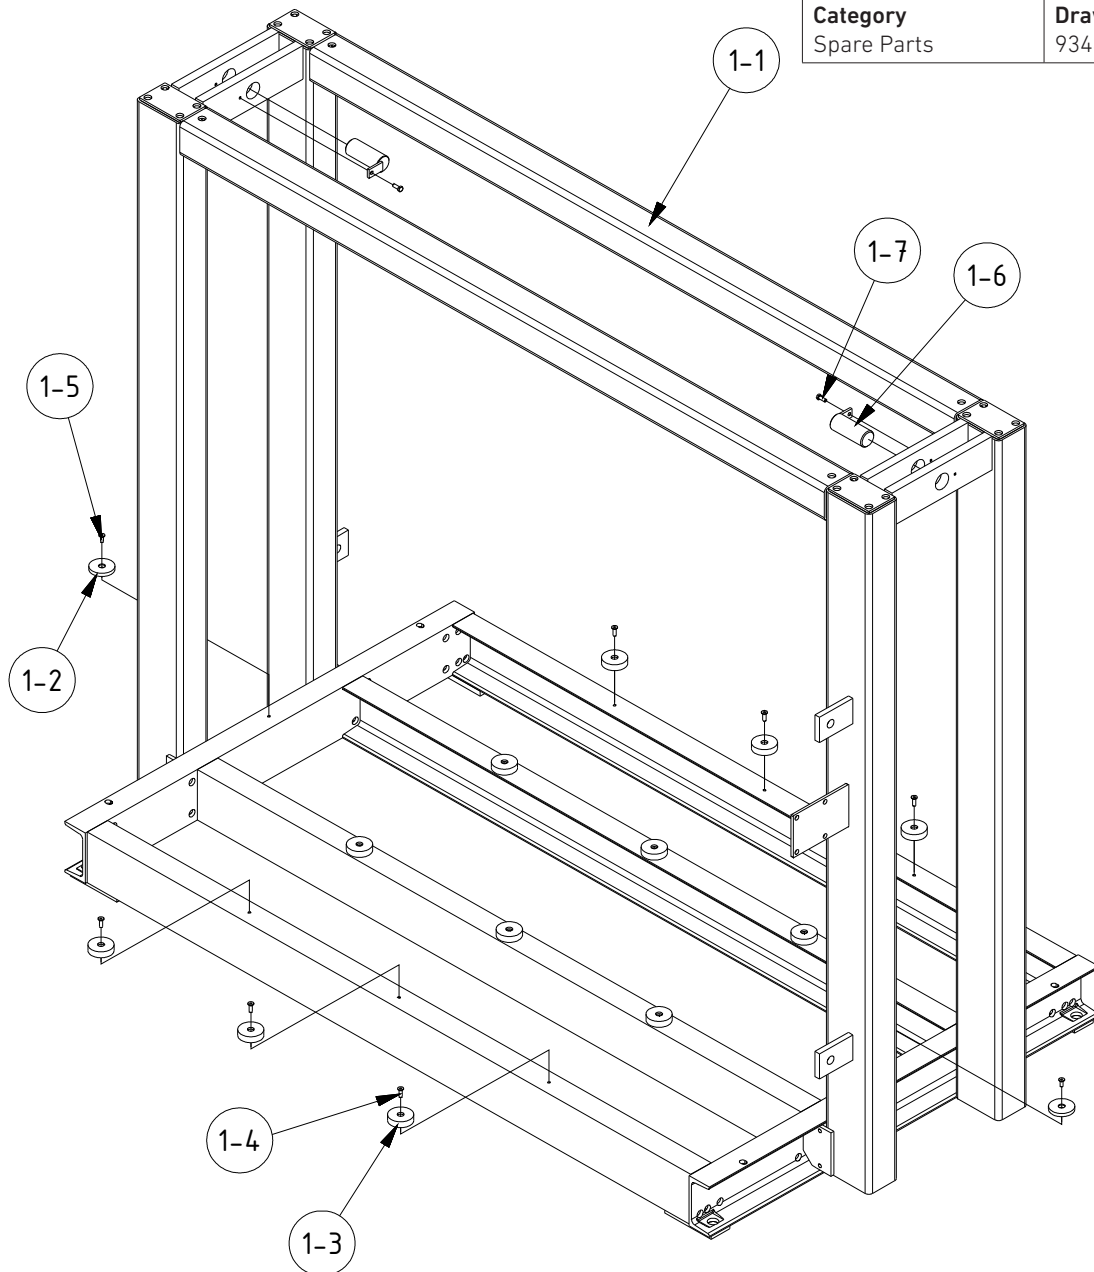

SPARE PARTS LIST/RESERVEDELSLISTE

Horizontal Plate Freezer/Horizontal Pladefryser

Type Horizontal freezer	Title Frame
Category Spare Parts	Drawing no. 934406-1