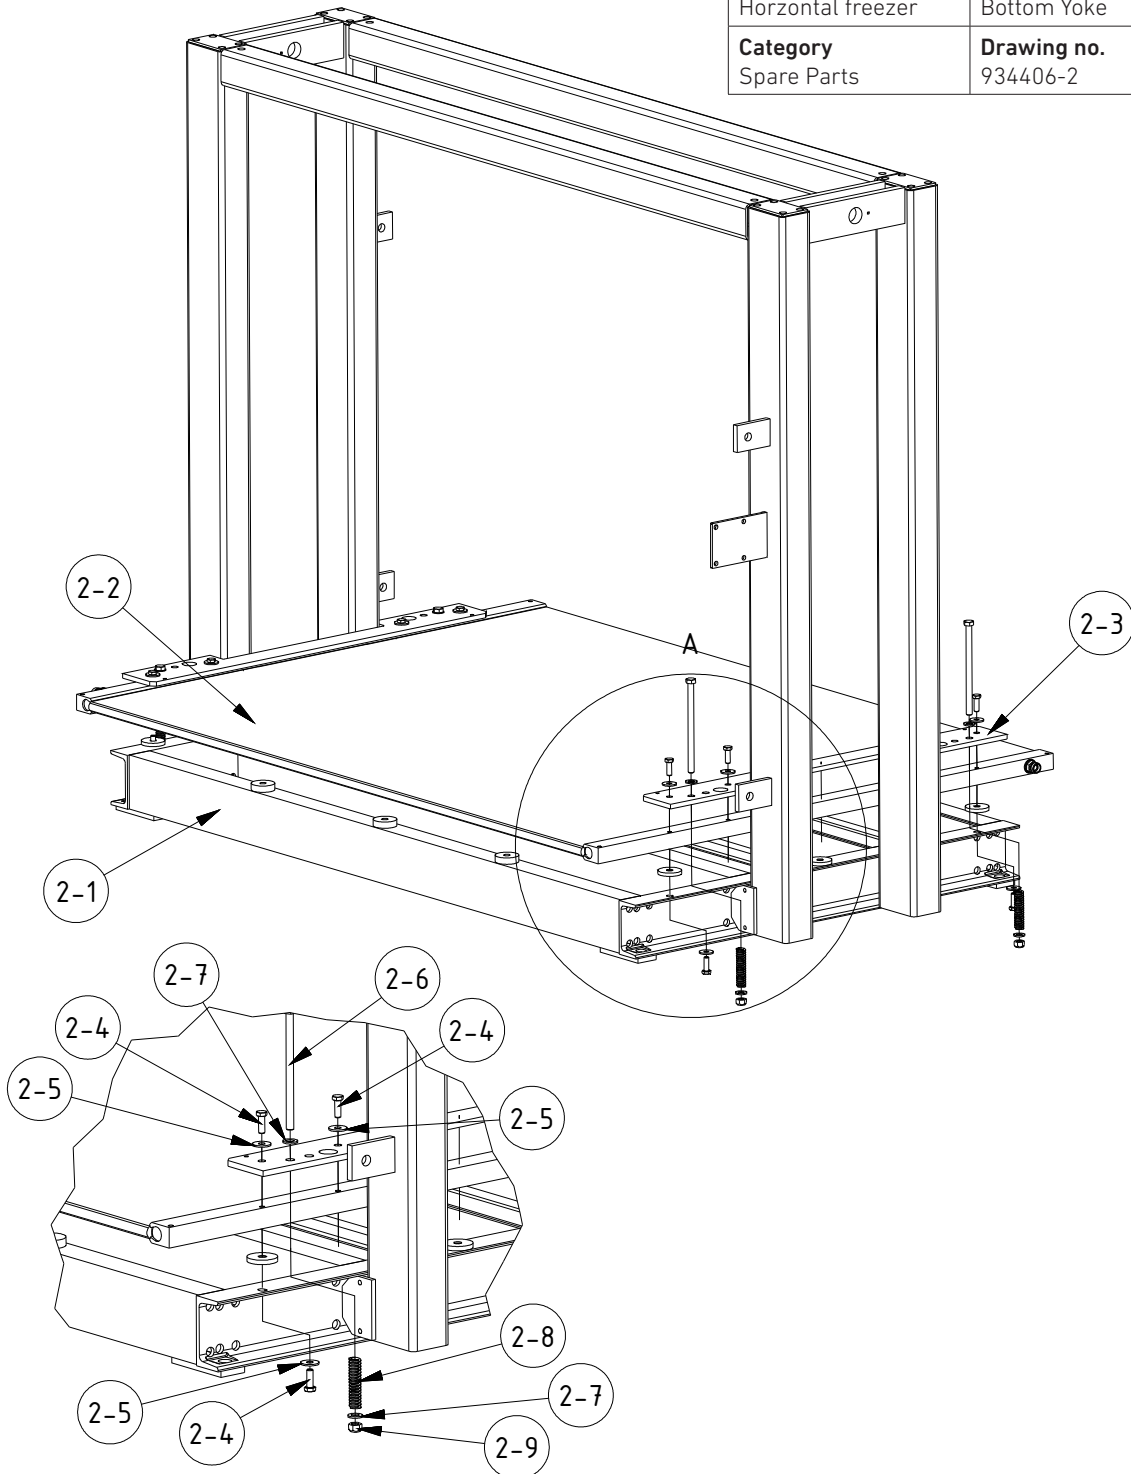

SPARE PARTS LIST/RESERVEDELSLISTE

Horizontal Plate Freezer/Horizontal Pladefryser

Type Horizontal freezer	Title Bottom Yoke
Category Spare Parts	Drawing no. 934406-2