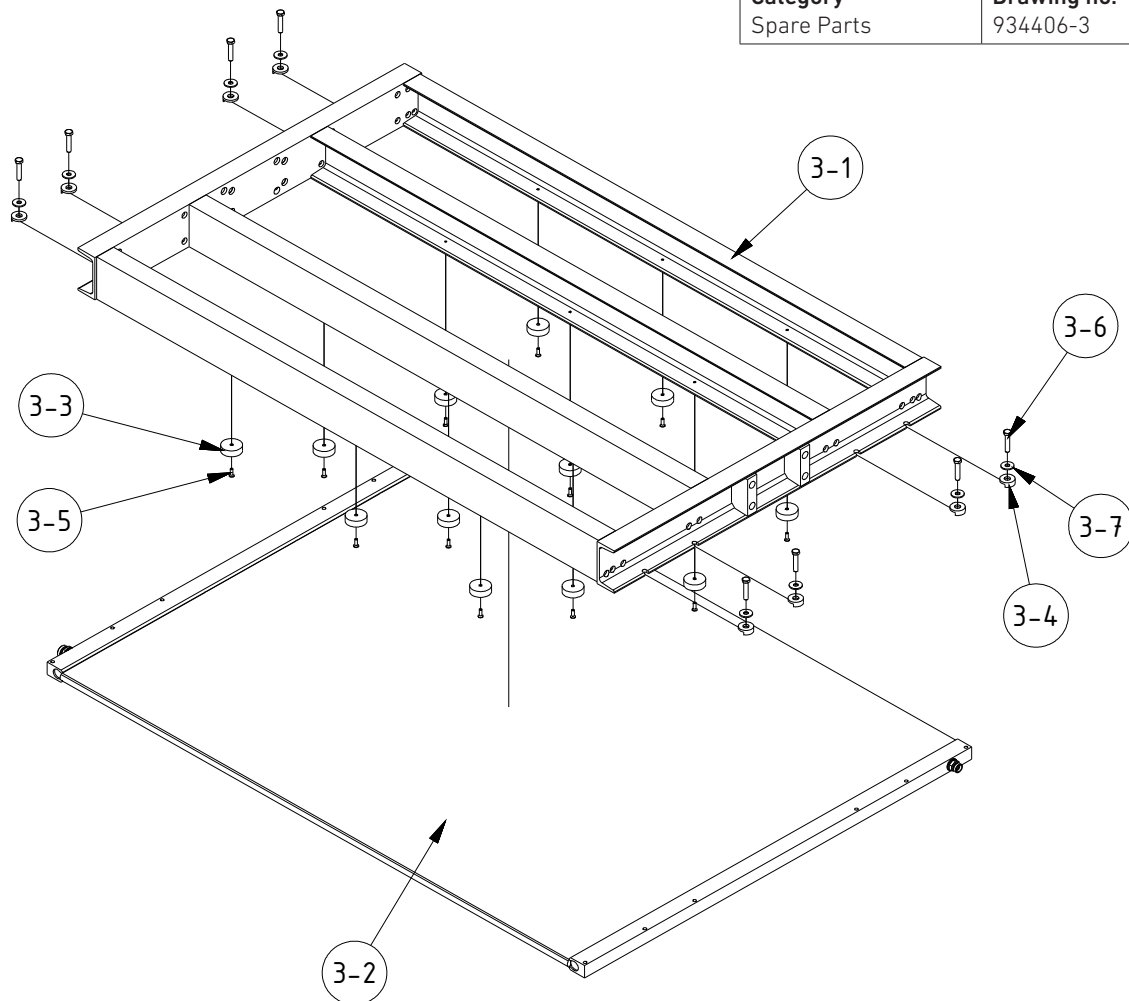

SPARE PARTS LIST/RESERVEDELSLISTE

Horizontal Plate Freezer/Horizontal Pladefryser

Type Horizontal freezer	Title Lifting Yoke
Category Spare Parts	Drawing no. 934406-3