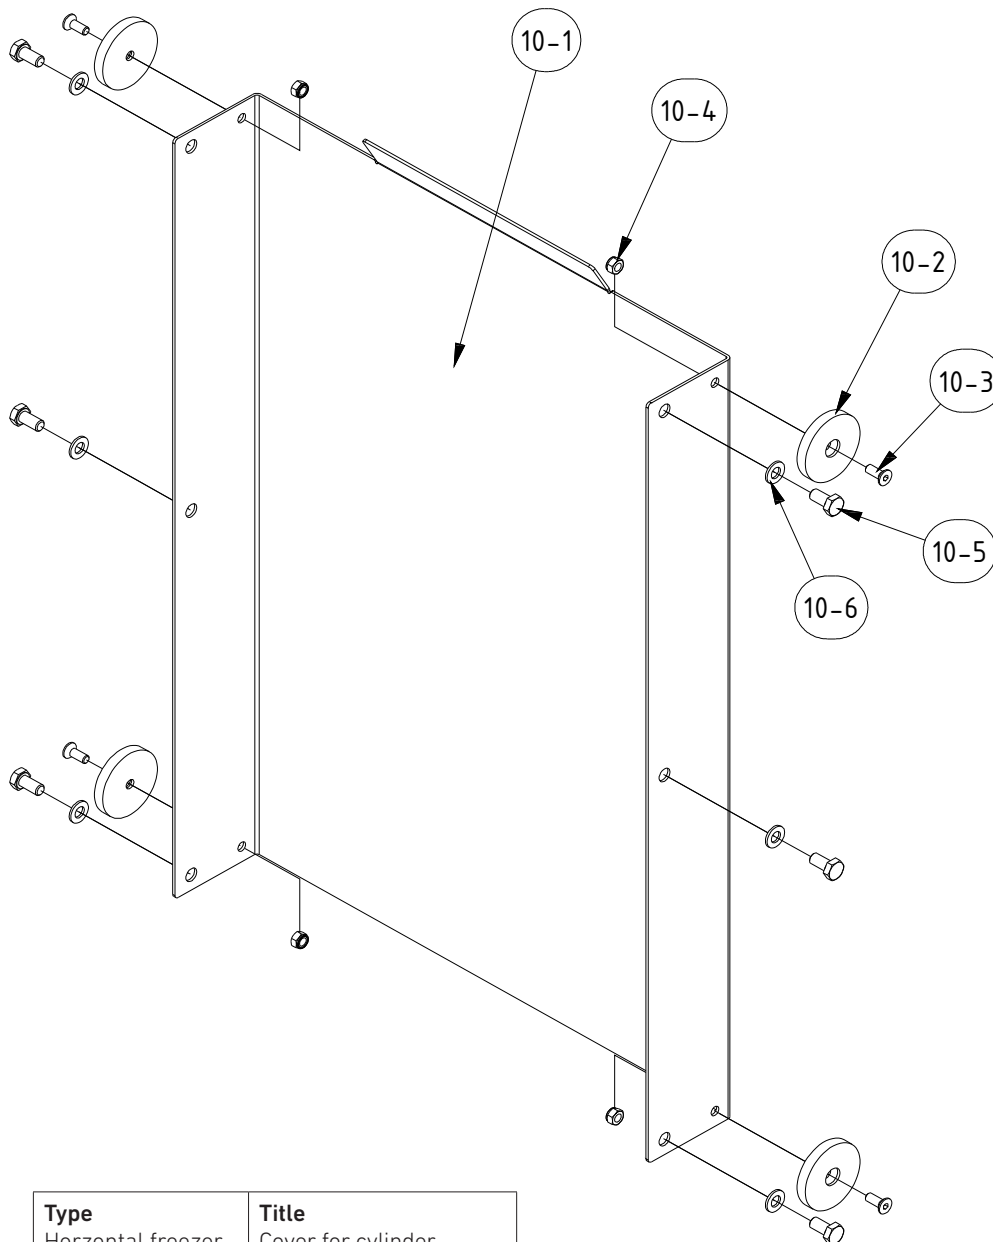

SPARE PARTS LIST/RESERVEDELSLISTE

Horizontal Plate Freezer/Horizontal Pladefryser

Type Horizontal freezer	Title Cover for cylinder
Category Spare Parts	Drawing no. 934406-10