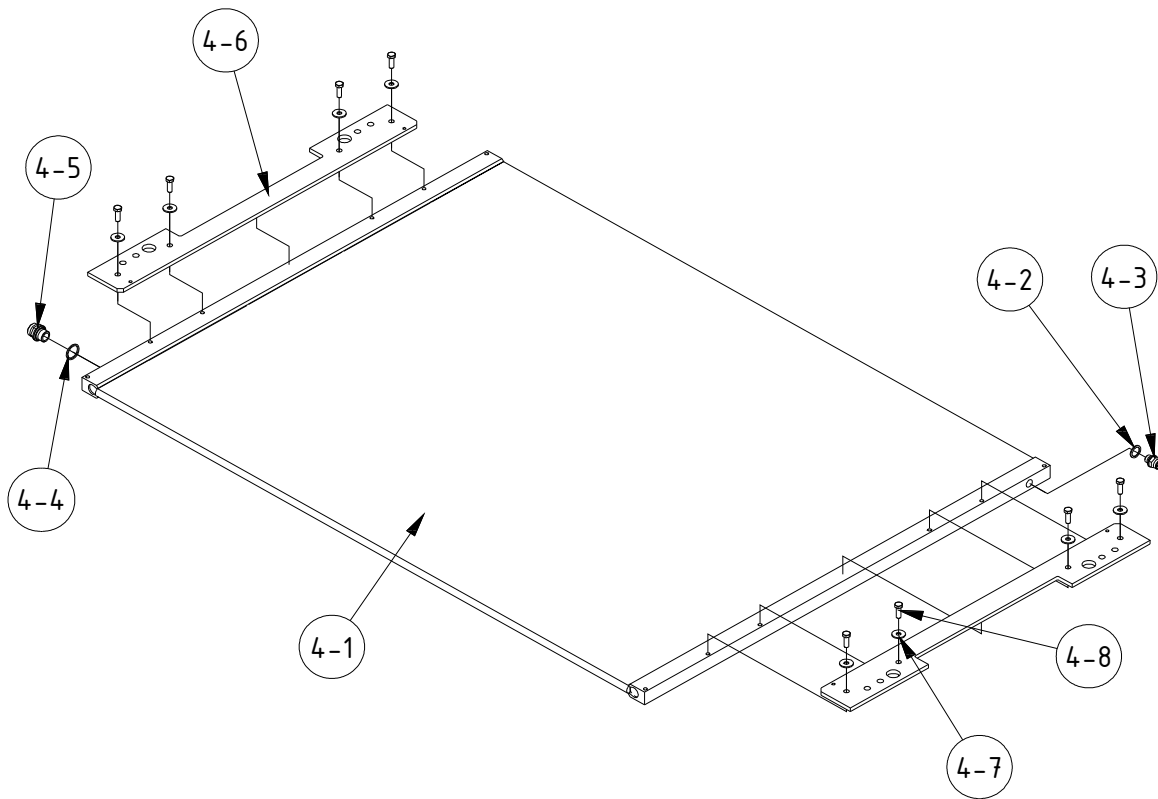

SPARE PARTS LIST/RESERVEDELSLISTE

Horizontal Plate Freezer/Horizontal Pladefryser

Type Horizontal freezer	Title Freezing Element
Category Spare Parts	Drawing no. 934406-4