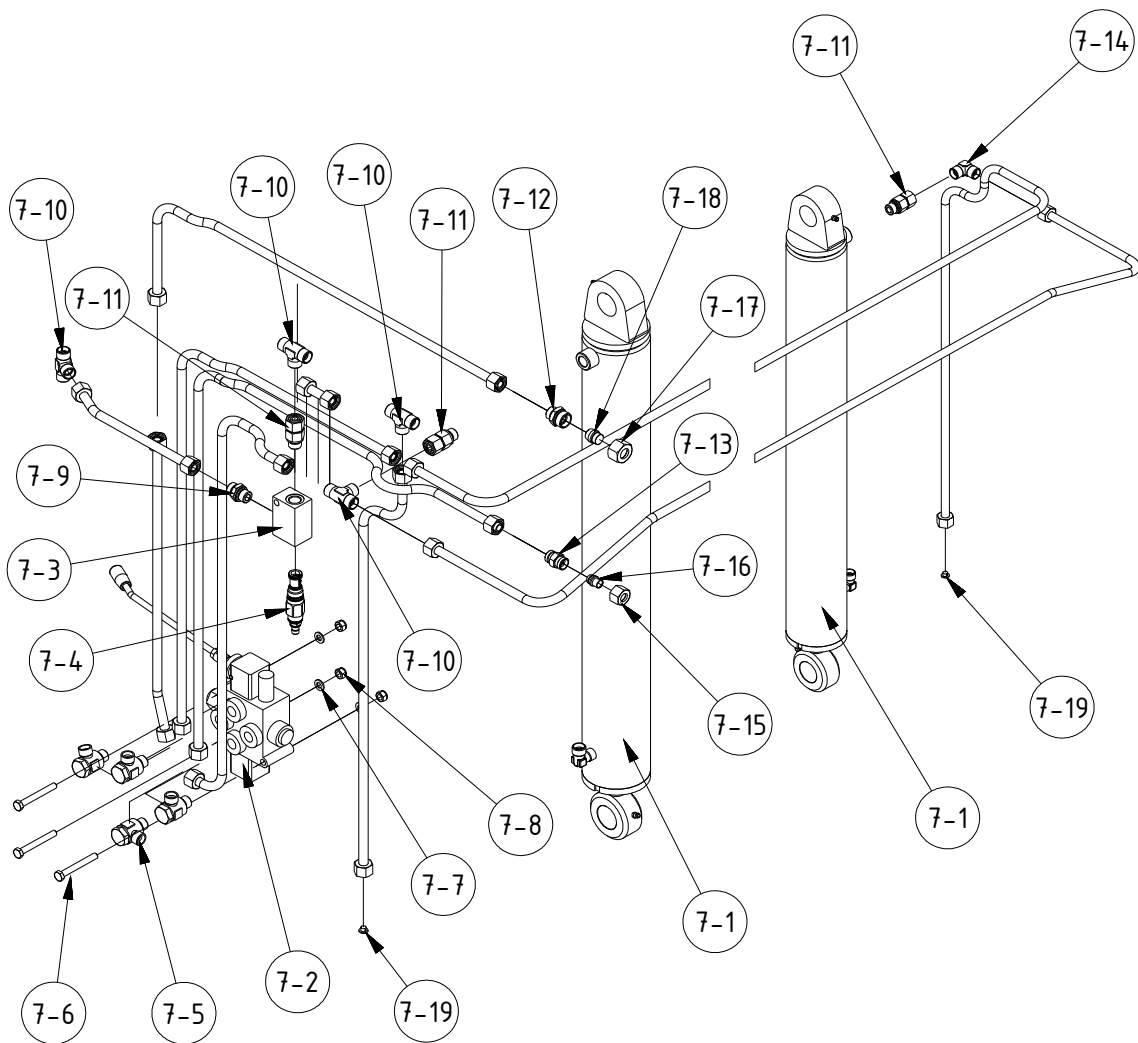

SPARE PARTS LIST/RESERVEDELSLISTE

Horizontal Plate Freezer/Horizontal Pladefryser

Type Horizontal freezer	Title Hydraulic Installation
Category Spare Parts	Drawing no. 934406-7